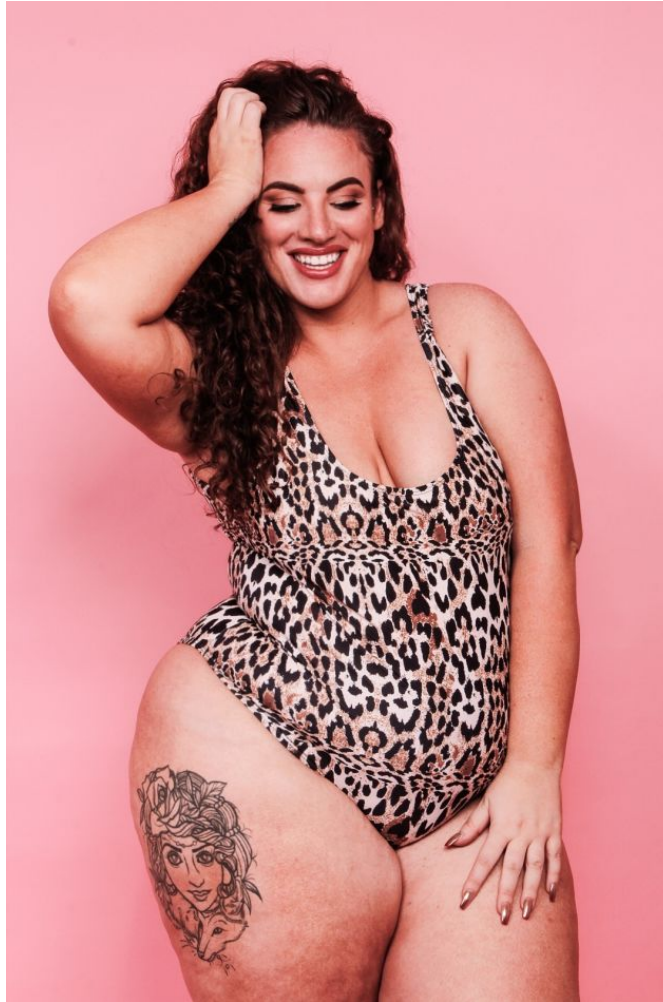

GINGERSNAP⁵⁰
models

Danielle

Height : 173 cm / 5'8" | Bust : 120 cm / 47" | Waist : 103 cm / 40.5" | Hips : 130 cm / 51" | Shoe : 43 eu / 8 uk | Dress : 50 eu / 22 uk | Eyes : Green | Hair : Brown

GINGERSNAP⁵⁰
models

Danielle

Height : 173 cm / 5'8" | Bust : 120 cm / 47" | Waist : 103 cm / 40.5" | Hips : 130 cm / 51" | Shoe : 43 eu / 8 uk | Dress : 50 eu / 22 uk | Eyes : Green | Hair : Brown

Danielle

Height : 173 cm / 5'8" | Bust : 120 cm / 47" | Waist : 103 cm / 40.5" | Hips : 130 cm / 51" | Shoe : 43 eu / 8 uk | Dress : 50 eu / 22 uk | Eyes : Green | Hair : Brown

gingersnap⁵⁰
models

Danielle

Height : 173 cm / 5'8" | Bust : 120 cm / 47" | Waist : 103 cm / 40.5" | Hips : 130 cm / 51" | Shoe : 43 eu / 8 uk | Dress : 50 eu / 22 uk | Eyes : Green | Hair : Brown

GINGERSNAP⁵⁰ *models*

Danielle

Height : 173 cm / 5'8" | Bust : 120 cm / 47" | Waist : 103 cm / 40.5" | Hips : 130 cm / 51" | Shoe : 43 eu / 8 uk | Dress : 50 eu / 22 uk | Eyes : Green | Hair : Brown

gingersnap⁵⁰ *models*

Danielle