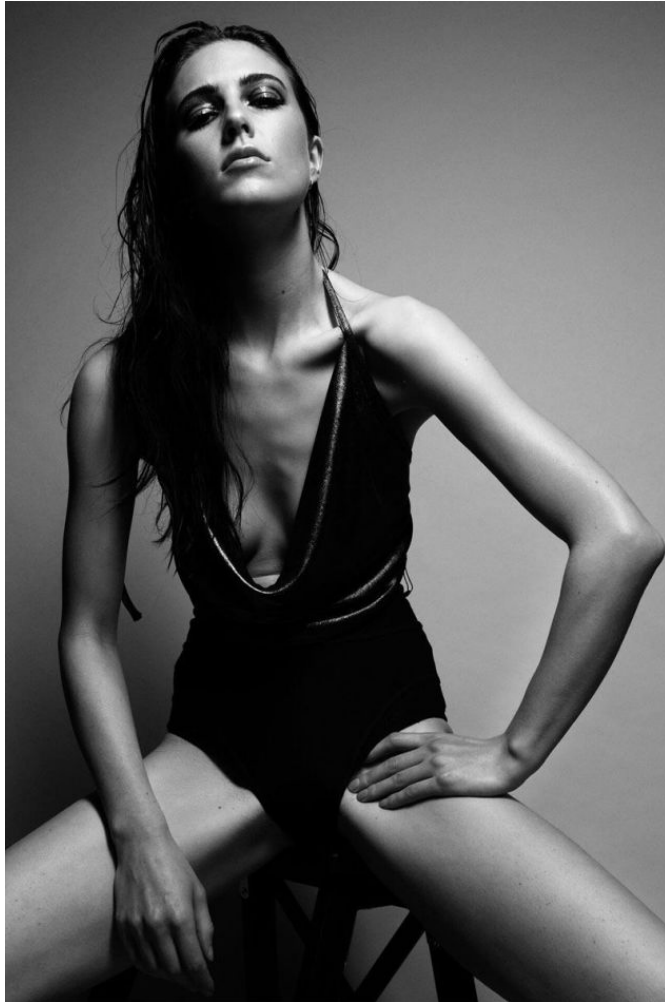

Kerry-Ann

Height : 168 cm / 5'6" | Bust : 82 cm / 32.5" | Waist : 61 cm / 24" | Hips : 82 cm / 32.5" | Shoe : 38 eu / 5 uk | Dress : 36 eu / 8 uk | Eyes : Green | Hair : Dark Brown

GINGERSNAP⁵⁰
models

Kerry-Ann

Height : 168 cm / 5'6" | Bust : 82 cm / 32.5" | Waist : 61 cm / 24" | Hips : 82 cm / 32.5" | Shoe : 38 eu / 5 uk | Dress : 36 eu / 8 uk | Eyes : Green | Hair : Dark Brown

GINGERSNAP⁵⁰
models

Kerry-Ann

Height : 168 cm / 5'6" | Bust : 82 cm / 32.5" | Waist : 61 cm / 24" | Hips : 82 cm / 32.5" | Shoe : 38 eu / 5 uk | Dress : 36 eu / 8 uk | Eyes : Green | Hair : Dark Brown

gingersnap³⁶⁰ *models*

Kerry-Ann

Height : 168 cm / 5'6" | Bust : 82 cm / 32.5" | Waist : 61 cm / 24" | Hips : 82 cm / 32.5" | Shoe : 38 eu / 5 uk | Dress : 36 eu / 8 uk | Eyes : Green | Hair : Dark Brown

GINGERSNAP^{SG}
models

Kerry-Ann

Height : 168 cm / 5'6" | Bust : 82 cm / 32.5" | Waist : 61 cm / 24" | Hips : 82 cm / 32.5" | Shoe : 38 eu / 5 uk | Dress : 36 eu / 8 uk | Eyes : Green | Hair : Dark Brown