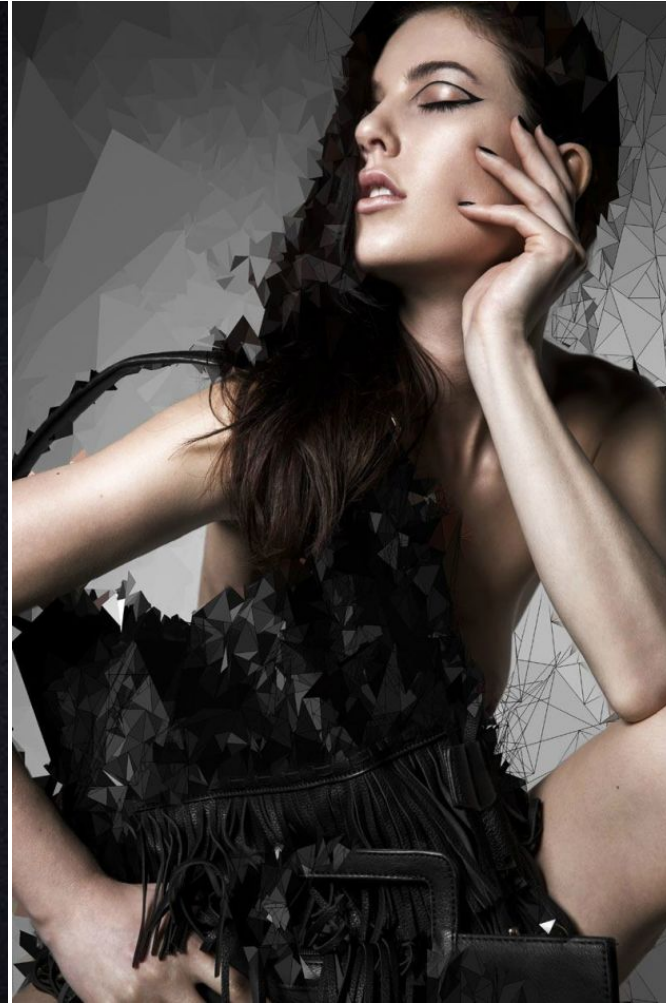

Kerry-Ann

Height : 168 cm / 5'6" | Bust : 82 cm / 32.5" | Waist : 61 cm / 24" | Hips : 82 cm / 32.5" | Shoe : 38 eu / 5 uk | Dress : 36 eu / 8 uk | Eyes : Green | Hair : Dark Brown

GINGERSNAP⁵⁰
models

Kerry-Ann

Height : 168 cm / 5'6" | Bust : 82 cm / 32.5" | Waist : 61 cm / 24" | Hips : 82 cm / 32.5" | Shoe : 38 eu / 5 uk | Dress : 36 eu / 8 uk | Eyes : Green | Hair : Dark Brown

GINGERSNAP⁵⁰
models

Kerry-Ann

Height : 168 cm / 5'6" | Bust : 82 cm / 32.5" | Waist : 61 cm / 24" | Hips : 82 cm / 32.5" | Shoe : 38 eu / 5 uk | Dress : 36 eu / 8 uk | Eyes : Green | Hair : Dark Brown

gingersnap³⁶⁰ *models*

Kerry-Ann

Height : 168 cm / 5'6" | Bust : 82 cm / 32.5" | Waist : 61 cm / 24" | Hips : 82 cm / 32.5" | Shoe : 38 eu / 5 uk | Dress : 36 eu / 8 uk | Eyes : Green | Hair : Dark Brown

GINGERSNAP^{SG}
models

Kerry-Ann

Height : 168 cm / 5'6" | Bust : 82 cm / 32.5" | Waist : 61 cm / 24" | Hips : 82 cm / 32.5" | Shoe : 38 eu / 5 uk | Dress : 36 eu / 8 uk | Eyes : Green | Hair : Dark Brown