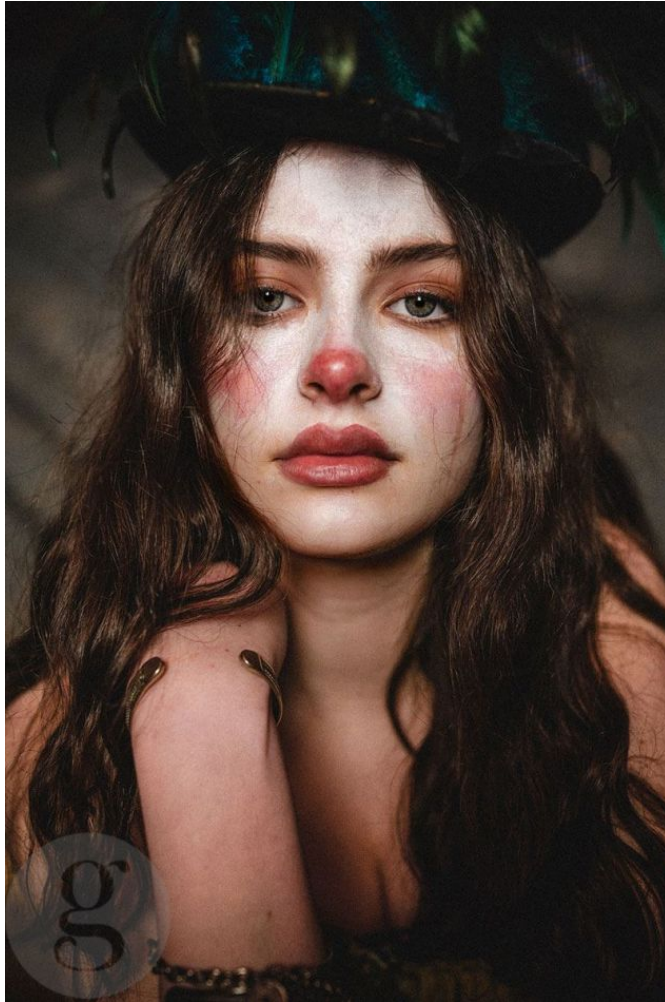

GINGERSNAP⁵⁰
models

Bella

Height : 174 cm / 5'8.5" | Shoe : 43 eu / 8 uk | Eyes : Green | Hair : Brown

GINGERSNAP⁵⁰ *models*

Bella

Height : 174 cm / 5'8.5" | Shoe : 43 eu / 8 uk | Eyes : Green | Hair : Brown

GINGERSNAP^{SG}
models

Bella

Height : 174 cm / 5'8.5" | Shoe : 43 eu / 8 uk | Eyes : Green | Hair : Brown

GINGERSNAP⁵⁰
models

Bella

Height : 174 cm / 5'8.5" | Shoe : 43 eu / 8 uk | Eyes : Green | Hair : Brown

GINGERSNAP^{SG}
models

Bella

Height : 174 cm / 5'8.5" | Shoe : 43 eu / 8 uk | Eyes : Green | Hair : Brown