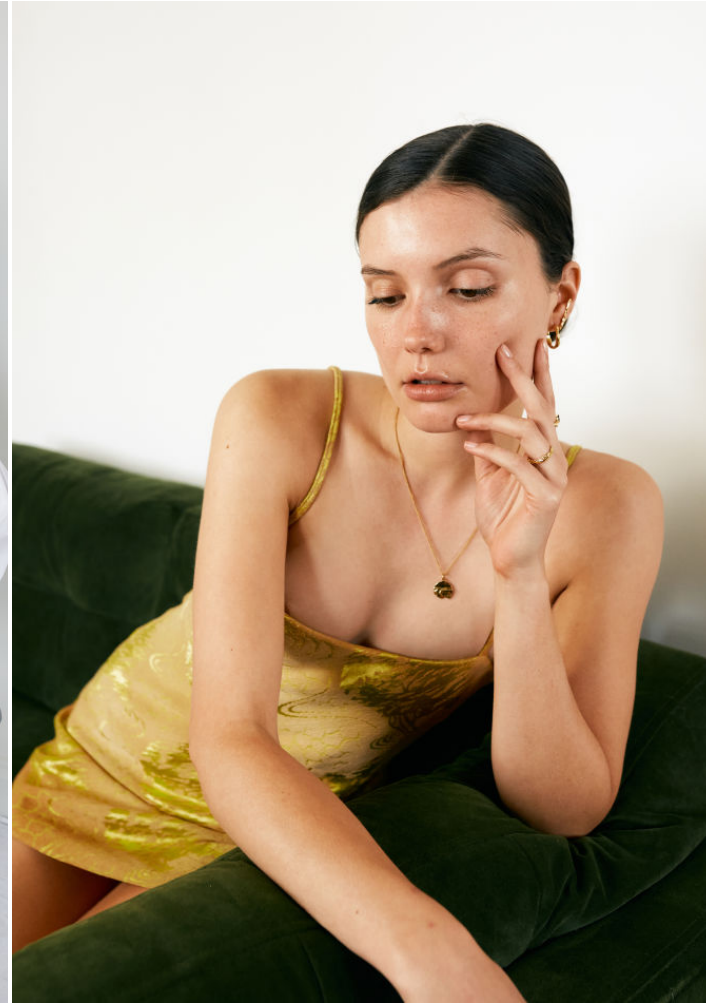

GINGERSNAP^{3.0}
models

Lara B

Height : 173 cm / 5'8" | Bust : 78 cm / 30.5" | Waist : 65 cm / 25.5" | Hips : 90 cm / 35.5" | Shoe : 41 eu / 7 uk | Dress : 36 eu / 8 uk | Eyes : Brown | Hair : Brown