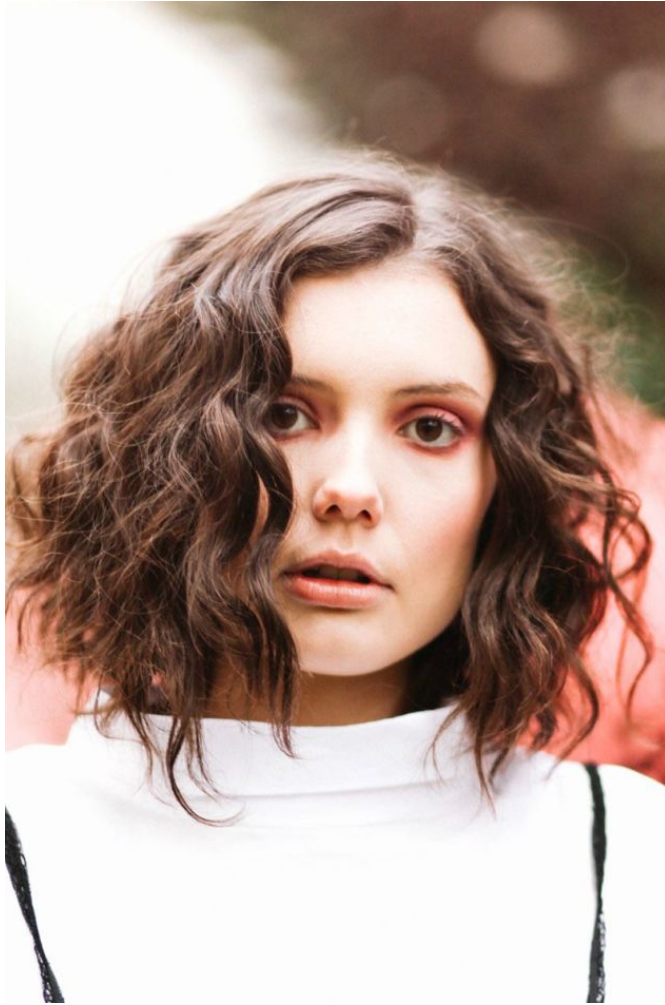

gingersnap⁵⁰ *models*

Lara B

Height : 173 cm / 5'8" | Bust : 78 cm / 30.5" | Waist : 65 cm / 25.5" | Hips : 90 cm / 35.5" | Shoe : 41 eu / 7 uk | Dress : 36 eu / 8 uk | Eyes : Brown | Hair : Brown