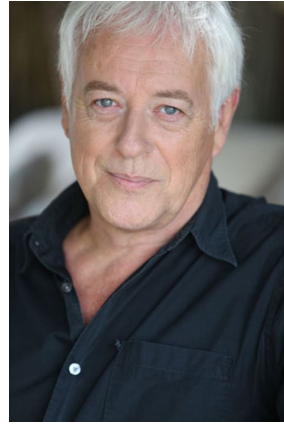

gingersnap⁵⁰
models

Chris G

Height : 183 cm / 6'0" | Waist : 96 cm / 38" | Shoe : 43 eu / 9 uk | Eyes : Blue/Green | Hair : Grey

gingersnap³⁶⁰ *models*

Chris G

Height : 183 cm / 6'0" | Waist : 96 cm / 38" | Shoe : 43 eu / 9 uk | Eyes : Blue/Green | Hair : Grey

gingersnap^{3.0} *models*

Chris G

Height : 183 cm / 6'0" | Waist : 96 cm / 38" | Shoe : 43 eu / 9 uk | Eyes : Blue/Green | Hair : Grey