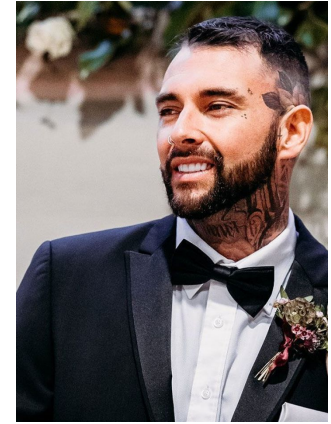

GINGERSNAP^{SG}
models

Carlo

Height : 183 cm / 6'0" | Waist : 77 cm / 30.5" | Shoe : 42 eu / 8 uk | Eyes : Green | Hair : Dark Brown

GINGERSNAP⁵⁰ *models*

Carlo

Height : 183 cm / 6'0" | Waist : 77 cm / 30.5" | Shoe : 42 eu / 8 uk | Eyes : Green | Hair : Dark Brown

gingersnap[®]
models

Carlo

Height : 183 cm / 6'0" | Waist : 77 cm / 30.5" | Shoe : 42 eu / 8 uk | Eyes : Green | Hair : Dark Brown