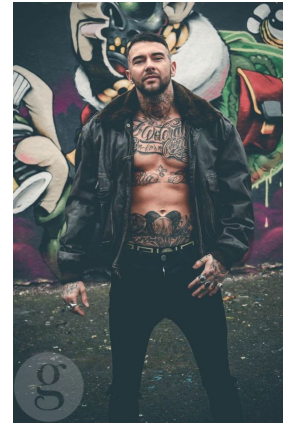

GINGERSNAP^{SG}
models

Carlo

Height : 183 cm / 6'0" | Waist : 77 cm / 30.5" | Shoe : 42 eu / 8 uk | Eyes : Green | Hair : Dark Brown

GINGERSNAP⁵⁰ *models*

Carlo

Height : 183 cm / 6'0" | Waist : 77 cm / 30.5" | Shoe : 42 eu / 8 uk | Eyes : Green | Hair : Dark Brown

gingersnap[®]
models

Carlo

Height : 183 cm / 6'0" | Waist : 77 cm / 30.5" | Shoe : 42 eu / 8 uk | Eyes : Green | Hair : Dark Brown