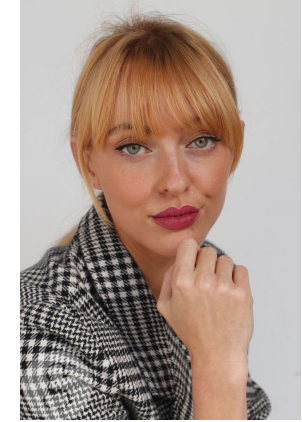

Emily E

Height : 173 cm / 5'8" | Bust : 83 cm / 32.5" | Waist : 71 cm / 28" | Hips : 86 cm / 34" | Shoe : 38 eu / 5 uk | Dress : 36 eu / 8 uk | Eyes : Green | Hair : Strawberry Blonde

GINGERSNAP^{5.0} *models*

Emily E

Height : 173 cm / 5'8" | Bust : 83 cm / 32.5" | Waist : 71 cm / 28" | Hips : 86 cm / 34" | Shoe : 38 eu / 5 uk | Dress : 36 eu / 8 uk | Eyes : Green | Hair : Strawberry Blonde