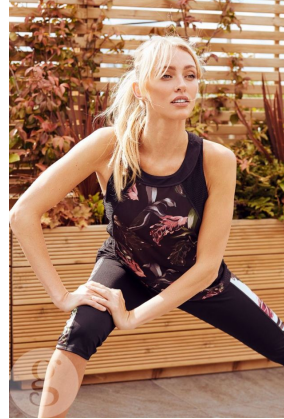

Emily E

Height : 173 cm / 5'8" | Bust : 83 cm / 32.5" | Waist : 71 cm / 28" | Hips : 86 cm / 34" | Shoe : 38 eu / 5 uk | Dress : 36 eu / 8 uk | Eyes : Green | Hair : Strawberry Blonde

GINGERSNAP^{5.0} *models*