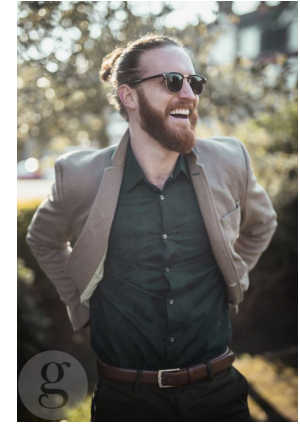

GINGERSNAP^{SG}
models

Maxwell

Height : 182 cm / 5'11.5" | Waist : 76 cm / 30" | Shoe : 43 eu / 9 uk | Eyes : Blue/Green | Hair : Red

GINGERSNAP^{SG} *models*

Maxwell

Height : 182 cm / 5'11.5" | Waist : 76 cm / 30" | Shoe : 43 eu / 9 uk | Eyes : Blue/Green | Hair : Red