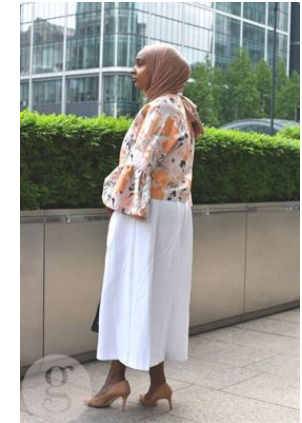

GINGERSNAP^{SG}
models

Wafa

Height : 169 cm / 5'6.5" | Shoe : 39.5 eu / 6 uk | Dress : 38 eu / 10 uk | Eyes : Brown | Hair : Black

gingersnap^{3.0} *models*

Wafa

Height : 169 cm / 5'6.5" | Shoe : 39.5 eu / 6 uk | Dress : 38 eu / 10 uk | Eyes : Brown | Hair : Black

GINGERSNAP⁰⁹
models

Wafa

Height : 169 cm / 5'6.5" | Shoe : 39.5 eu / 6 uk | Dress : 38 eu / 10 uk | Eyes : Brown | Hair : Black