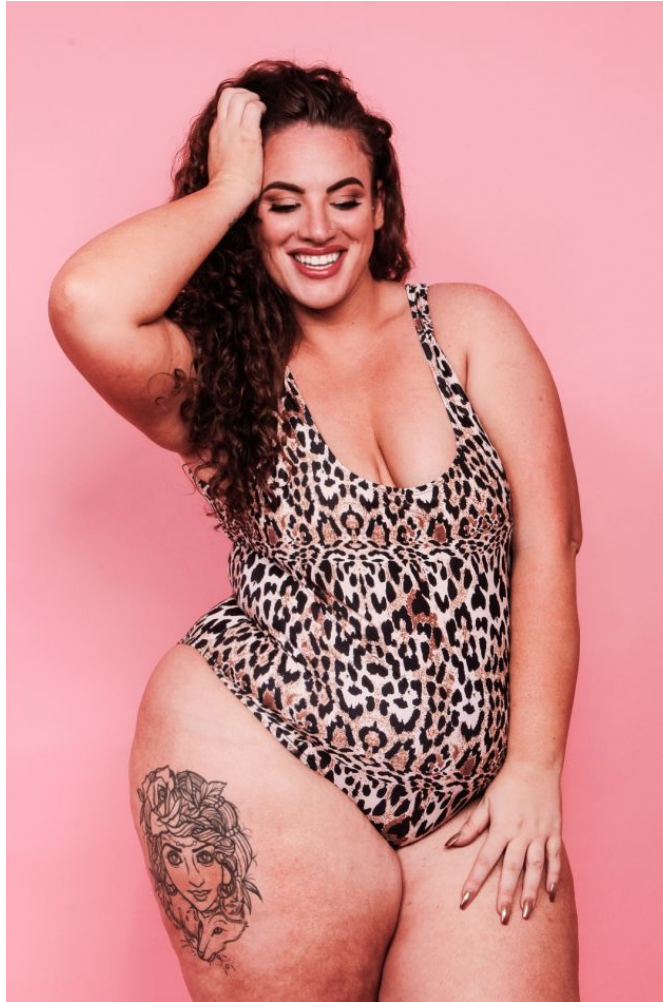

gingersnap⁵⁰
models

Danielle

Height : 173 cm / 5'8" | Bust : 120 cm / 47" | Waist : 103 cm / 40.5" | Hips : 130 cm / 51" | Shoe : 43 eu / 8 uk | Dress : 50 eu / 22 uk | Eyes : Green | Hair : Brown

GINGERSNAP^{5.0} *models*

Danielle

Height : 173 cm / 5'8" | Bust : 120 cm / 47" | Waist : 103 cm / 40.5" | Hips : 130 cm / 51" | Shoe : 43 eu / 8 uk | Dress : 50 eu / 22 uk | Eyes : Green | Hair : Brown

gingersnap⁵⁰
models

Danielle

Height : 173 cm / 5'8" | Bust : 120 cm / 47" | Waist : 103 cm / 40.5" | Hips : 130 cm / 51" | Shoe : 43 eu / 8 uk | Dress : 50 eu / 22 uk | Eyes : Green | Hair : Brown