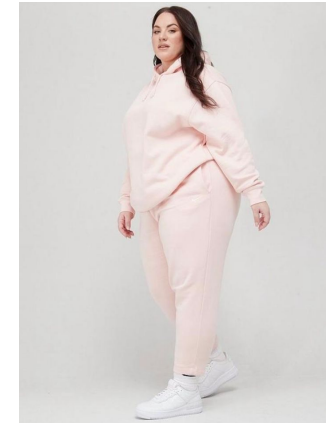

gingersnap⁵⁰
models

Danielle

Height : 173 cm / 5'8" | Bust : 120 cm / 47" | Waist : 103 cm / 40.5" | Hips : 130 cm / 51" | Shoe : 43 eu / 8 uk | Dress : 50 eu / 22 uk | Eyes : Green | Hair : Brown

GINGERSNAP^{5.0} *models*

Danielle

Height : 173 cm / 5'8" | Bust : 120 cm / 47" | Waist : 103 cm / 40.5" | Hips : 130 cm / 51" | Shoe : 43 eu / 8 uk | Dress : 50 eu / 22 uk | Eyes : Green | Hair : Brown

gingersnap⁵⁰
models

Danielle

Height : 173 cm / 5'8" | Bust : 120 cm / 47" | Waist : 103 cm / 40.5" | Hips : 130 cm / 51" | Shoe : 43 eu / 8 uk | Dress : 50 eu / 22 uk | Eyes : Green | Hair : Brown