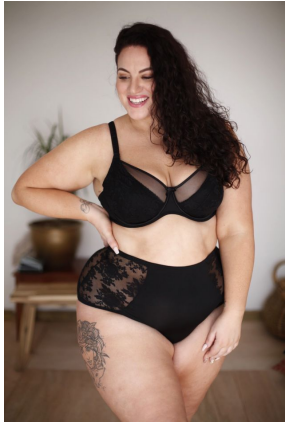

gingersnap⁵⁰
models

Danielle

Height : 173 cm / 5'8" | Bust : 120 cm / 47" | Waist : 103 cm / 40.5" | Hips : 130 cm / 51" | Shoe : 43 eu / 8 uk | Dress : 50 eu / 22 uk | Eyes : Green | Hair : Brown

GINGERSNAP^{5.0} *models*

Danielle

Height : 173 cm / 5'8" | Bust : 120 cm / 47" | Waist : 103 cm / 40.5" | Hips : 130 cm / 51" | Shoe : 43 eu / 8 uk | Dress : 50 eu / 22 uk | Eyes : Green | Hair : Brown

gingersnap⁵⁰
models

Danielle

Height : 173 cm / 5'8" | Bust : 120 cm / 47" | Waist : 103 cm / 40.5" | Hips : 130 cm / 51" | Shoe : 43 eu / 8 uk | Dress : 50 eu / 22 uk | Eyes : Green | Hair : Brown