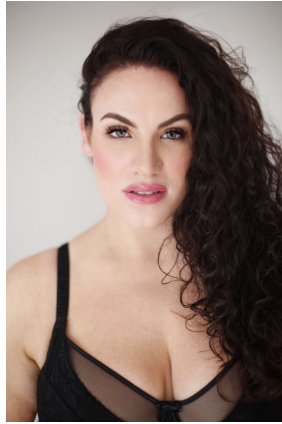

gingersnap⁵⁰
models

Danielle

Height : 173 cm / 5'8" | Bust : 120 cm / 47" | Waist : 103 cm / 40.5" | Hips : 130 cm / 51" | Shoe : 43 eu / 8 uk | Dress : 50 eu / 22 uk | Eyes : Green | Hair : Brown

GINGERSNAP^{5.0} *models*

Danielle

Height : 173 cm / 5'8" | Bust : 120 cm / 47" | Waist : 103 cm / 40.5" | Hips : 130 cm / 51" | Shoe : 43 eu / 8 uk | Dress : 50 eu / 22 uk | Eyes : Green | Hair : Brown

gingersnap⁵⁰
models

Danielle

Height : 173 cm / 5'8" | Bust : 120 cm / 47" | Waist : 103 cm / 40.5" | Hips : 130 cm / 51" | Shoe : 43 eu / 8 uk | Dress : 50 eu / 22 uk | Eyes : Green | Hair : Brown