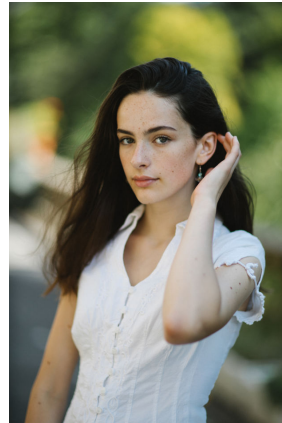

GINGERSNAP⁵⁰
models

Bella

Height : 174 cm / 5'8.5" | Shoe : 43 eu / 8 uk | Eyes : Green | Hair : Brown

GINGERSNAP⁵⁰ *models*

Bella

Height : 174 cm / 5'8.5" | Shoe : 43 eu / 8 uk | Eyes : Green | Hair : Brown

gingersnap[®]
models

Bella

Height : 174 cm / 5'8.5" | Shoe : 43 eu / 8 uk | Eyes : Green | Hair : Brown