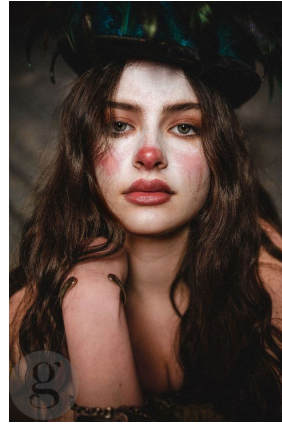

GINGERSNAP⁵⁰
models

Bella

Height : 174 cm / 5'8.5" | Shoe : 43 eu / 8 uk | Eyes : Green | Hair : Brown

GINGERSNAP⁵⁰ *models*

Bella

Height : 174 cm / 5'8.5" | Shoe : 43 eu / 8 uk | Eyes : Green | Hair : Brown

gingersnap[®]
models

Bella

Height : 174 cm / 5'8.5" | Shoe : 43 eu / 8 uk | Eyes : Green | Hair : Brown