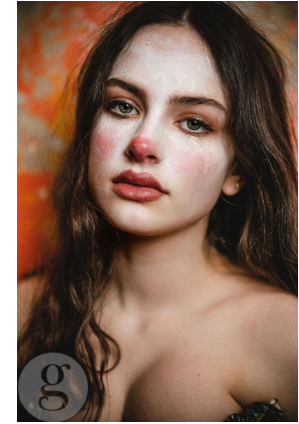

GINGERSNAP⁵⁰
models

Bella

Height : 174 cm / 5'8.5" | Shoe : 43 eu / 8 uk | Eyes : Green | Hair : Brown

GINGERSNAP⁵⁰ *models*

Bella

Height : 174 cm / 5'8.5" | Shoe : 43 eu / 8 uk | Eyes : Green | Hair : Brown

gingersnap[®]
models

Bella

Height : 174 cm / 5'8.5" | Shoe : 43 eu / 8 uk | Eyes : Green | Hair : Brown