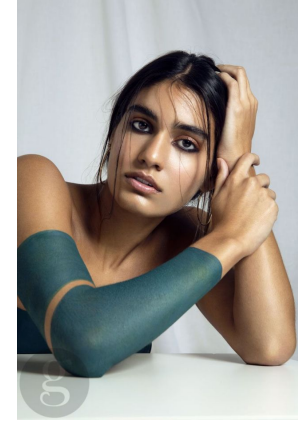

GINGERSNAP^{SG}
models

India S

Height : 176 cm / 5'9.5" | Bust : 86 cm / 34" | Waist : 67 cm / 26.5" | Hips : 96 cm / 38" | Shoe : 39.5 eu / 6 uk | Dress : 34 eu / 6 uk | Eyes : Brown | Hair : Brown

GINGERSNAP^{5.0} *models*

India S

Height : 176 cm / 5'9.5" | Bust : 86 cm / 34" | Waist : 67 cm / 26.5" | Hips : 96 cm / 38" | Shoe : 39.5 eu / 6 uk | Dress : 34 eu / 6 uk | Eyes : Brown | Hair : Brown