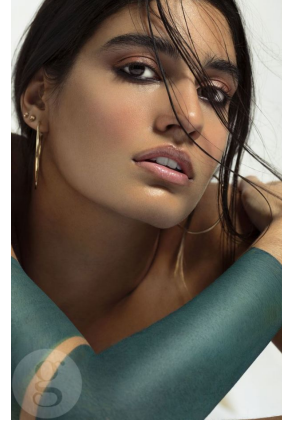

GINGERSNAP^{SG}
models

India S

Height : 176 cm / 5'9.5" | Bust : 86 cm / 34" | Waist : 67 cm / 26.5" | Hips : 96 cm / 38" | Shoe : 39.5 eu / 6 uk | Dress : 34 eu / 6 uk | Eyes : Brown | Hair : Brown

GINGERSNAP^{5.0} *models*

India S

Height : 176 cm / 5'9.5" | Bust : 86 cm / 34" | Waist : 67 cm / 26.5" | Hips : 96 cm / 38" | Shoe : 39.5 eu / 6 uk | Dress : 34 eu / 6 uk | Eyes : Brown | Hair : Brown