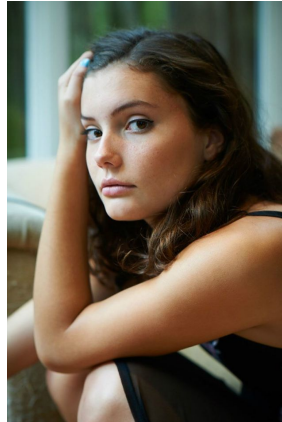

gingersnap⁵⁰
models

Lara B

Height : 173 cm / 5'8" | Bust : 78 cm / 30.5" | Waist : 65 cm / 25.5" | Hips : 90 cm / 35.5" | Shoe : 41 eu / 7 uk | Dress : 36 eu / 8 uk | Eyes : Brown | Hair : Brown

gingersnap³⁶⁰ *models*

Lara B

Height : 173 cm / 5'8" | Bust : 78 cm / 30.5" | Waist : 65 cm / 25.5" | Hips : 90 cm / 35.5" | Shoe : 41 eu / 7 uk | Dress : 36 eu / 8 uk | Eyes : Brown | Hair : Brown

gingersnap⁵⁰ *models*

Lara B

Height : 173 cm / 5'8" | Bust : 78 cm / 30.5" | Waist : 65 cm / 25.5" | Hips : 90 cm / 35.5" | Shoe : 41 eu / 7 uk | Dress : 36 eu / 8 uk | Eyes : Brown | Hair : Brown