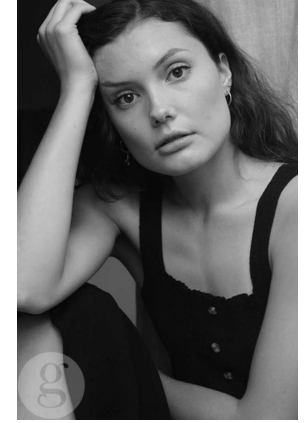

gingersnap⁵⁰
models

Lara B

Height : 173 cm / 5'8" | Bust : 78 cm / 30.5" | Waist : 65 cm / 25.5" | Hips : 90 cm / 35.5" | Shoe : 41 eu / 7 uk | Dress : 36 eu / 8 uk | Eyes : Brown | Hair : Brown

gingersnap³⁶⁰ *models*

Lara B

Height : 173 cm / 5'8" | Bust : 78 cm / 30.5" | Waist : 65 cm / 25.5" | Hips : 90 cm / 35.5" | Shoe : 41 eu / 7 uk | Dress : 36 eu / 8 uk | Eyes : Brown | Hair : Brown

gingersnap⁵⁰ *models*

Lara B

Height : 173 cm / 5'8" | Bust : 78 cm / 30.5" | Waist : 65 cm / 25.5" | Hips : 90 cm / 35.5" | Shoe : 41 eu / 7 uk | Dress : 36 eu / 8 uk | Eyes : Brown | Hair : Brown